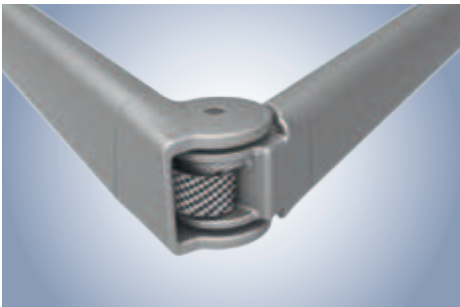

High-performance technology in minimal space

Fully sheltered: inside the cassette is the very latest in weinor awning technology.

- durable and very quiet weinor LongLife arm (10-year warranty)
- torsion-resistant Optinut tube ensures ideal fabric positioning