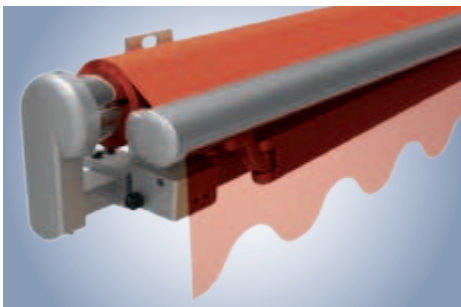

For all types of structures

As an open awning, the Topas is an especially good fit in niches, alcoves and below balconies. Available in numerous different versions.

- the addition of an aluminium top profile protects the fabric from the elements
- 2-section systems up to 12 m wide, with continuous fabric or jockey cover